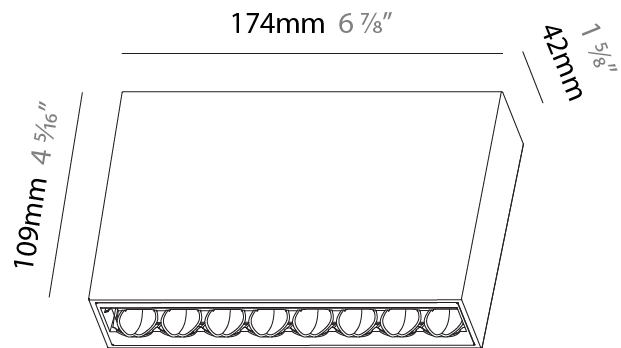

GENERAL

Series: Magiq Hollow Wallwash
Subseries: Magiq Hollow Wallwash
Partner: Prolicht
Division: Architectural
Installation: Surface
Product Type: Wallwash
Mounting Location: Ceiling
Light Distribution: Direct

PHYSICAL

Shape: Rectangle
Length (mm): 174
Length (in): 6 ⁷/₈
Width (mm): 42
Width (in): 1 ⁵/₈
Height (mm): 109
Height (in): 4 ⁵/₁₆

Fixture Finish: SSR / BKV / CWI / CRY / HAB / UFT / ITA / RUA / FTG / MYG / LOD / PUS / FRO / FUP / KIA / POP / BLS / SPG / MEY / GOH / CHC / COM / ABZ / JAG / OBR / MOS / ROR

Holder Finish: WHI / BLK
Accent Finish: SSR / BKV / CWI / CRY / HAB / LAG / UFT / ITA / RUA / RUR / MIC / FTG / MYG / TWT / LOD / PUS / FRO / FUP / KIA / POP / BLS / SPG / MEY / GOH / GUM / CHC / COM / ABZ / JAG
Fixture Material: Aluminum Die Cast

ELECTRICAL

Lamp Type: LED (Zhaga Standard)
Input Wattage (W): 19
Total Output Wattage (W): 17.3
Dimming: Tri-Mode (Non-Dimming and Phase Dimming (120Vac only) and 0-10V Dimming)
Driver Included: Yes
Driver Location: Integrated
Driver Type: Constant Current - Universal
Driver Class: Class 1
Input Voltage (V): 120 - 277
Constant Current (MA): 700mA

LED

Number of LEDs: 4
Color Temperature (°K): 2700 / 3000 / 3500 / 4000
Max. Delivered Lumen (lm): 1270 / 1270 / 1513 / 1544
Nominal Lumen (lm): 1492 / 1492 / 1778 / 1814
CRI: >90 CRI
Efficiency (%): 80
Lamp Life (hrs): 50000

OPTICAL

Adjustability: Fixed

RATINGS AND CERTIFICATIONS

Certified By: Certified for North American Standards
IP rating: IP20