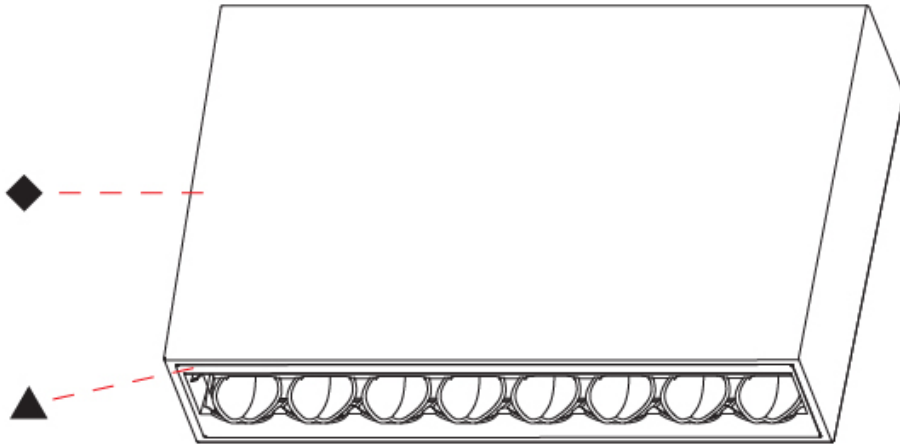

## MAGIQ HOLLOW WALLWASH SURFACE

A3D188-

PROJECT \_\_\_\_\_

TYPE \_\_\_\_\_

SPECIFIER \_\_\_\_\_

QUANTITY \_\_\_\_\_

DATE \_\_\_\_\_

A