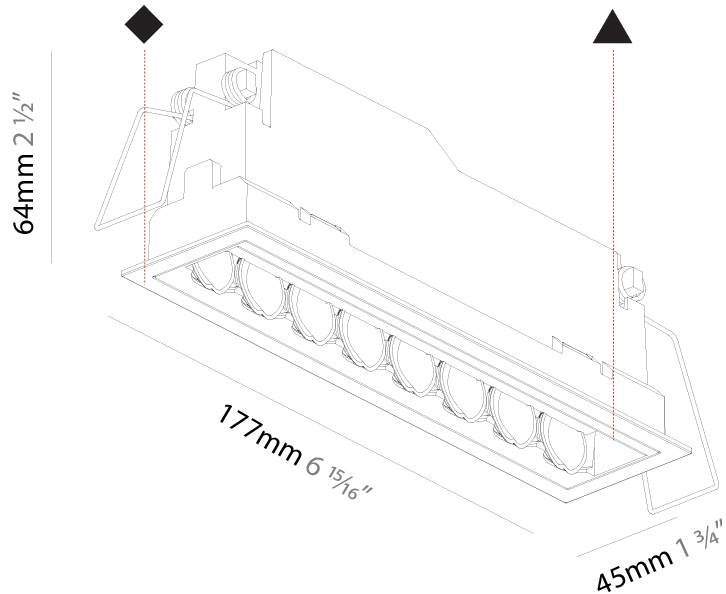

GENERAL

Series: Magiq Hollow Wallwash
Subseries: Magiq Hollow Wallwash Korona
Partner: Prolicht
Division: Architectural
Installation: Recessed
Product Type: Wallwash
Mounting Location: Ceiling
Light Distribution: Downlight

PHYSICAL

Shape: Rectangle
Length (mm): 177
Length (in): 6 ¹⁵/₁₆
Width (mm): 45
Width (in): 1 ³/₄
Height (mm): 64
Height (in): 2 ¹/₂
Ceiling Thickness (mm): 5 - 30
Min. Recessing Depth (mm): 100
Min. Recessing Depth (in): 3 ¹⁵/₁₆
Weight (kg): 0.395
Weight (lbs): 0.87
Fixture Finish: SSR / BKV / CWI / CRY / HAB / UFT / ITA / RUA / FTG / MYG / LOD / PUS / FRO / FUP / KIA / POP / BLS / SPG / MEY / GOH / CHC / COM / ABZ / JAG / OBR / MOS / ROR
Holder Finish: WHI / BLK
Fixture Material: Aluminum Die Cast

ELECTRICAL

Lamp Type: LED (Zhaga Standard)
Input Wattage (W): 19
Total Output Wattage (W): 17.2
Dimming: Tri-Mode (Non-Dimming and Phase Dimming (120Vac only) and 0-10V Dimming)
Driver Included: No
Driver Location: Remote
Driver Type: Constant Current - Universal
Driver Class: Class 2
Input Voltage (V): 120 - 277
Constant Current (MA): 700

LED

Number of LEDs: 8
Color Temperature (°K): 2700 / 3000 / 3500 / 4000
Max. Delivered Lumen (lm): 1110 / 1180 / 1323 / 1350
CRI: >90 CRI
Efficiency (%): 82.3
Lamp Life (hrs): 50000

OPTICAL

RATINGS AND CERTIFICATIONS

Certified By: CSA Certified to UL and CSA Standards
IP rating: IP20