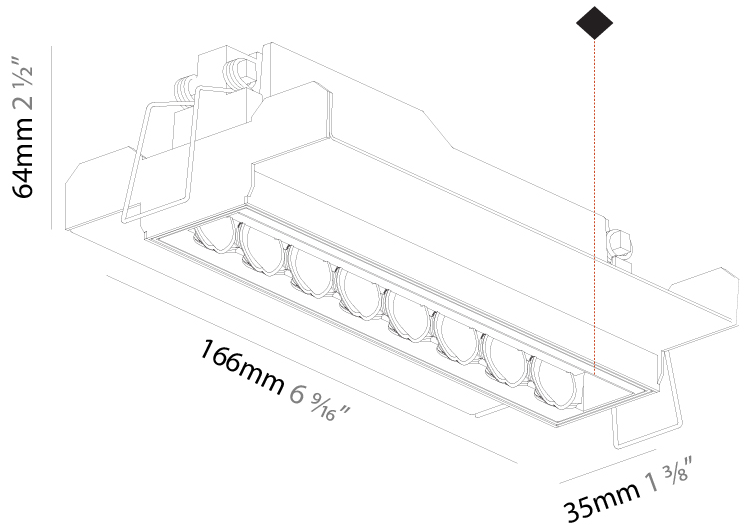

PHYSICAL

Shape: Rectangle
Length (mm): 166
Length (in): 6 ⁹/₁₆
Width (mm): 35
Width (in): 1 ³/₈
Height (mm): 64
Height (in): 2 ¹/₂
Ceiling Thickness (mm): 12.5
Ceiling Thickness (in): 1/2
Min. Recessing Depth (mm): 100
Min. Recessing Depth (in): 3 ¹⁵/₁₆
Weight (kg): 0.535
Weight (lbs): 1.18
Fixture Finish: SSR / BKV / CWI / CRY / HAB / UFT / ITA / RUA / FTG / MYG / LOD / PUS / FRO / FUP / KIA / POP / BLS / SPG / MEY / GOH / CHC / COM / ABZ / JAG / OBR / MOS / ROR
Holder Finish: WHI / BLK
Fixture Material: Aluminum Die Cast
Cut-out Measurements: 173mm / 6 13/16" x 42mm / 1 5/8"

ELECTRICAL

Lamp Type: LED (Zhaga Standard)
Input Wattage (W): 19
Total Output Wattage (W): 17.2
Dimming: Tri-Mode (Non-Dimming and Phase Dimming (120Vac only) and 0-10V Dimming)
Driver Included: No
Driver Location: Recessed Housing
Driver Type: Constant Current - Universal
Driver Class: Class 2
Housing: See components
Input Voltage (V): 120 - 277
Constant Current (MA): 700

LED

Number of LEDs: 8
Color Temperature (°K): 2700 / 3000 / 3500 / 4000
Max. Delivered Lumen (lm): 1270 / 1270 / 1513 / 1544
Nominal Lumen (lm): 1492 / 1492 / 1778 / 1814
CRI: >90 CRI
Lamp Life (hrs): 50000
Upon Request: Special Color Temperature

OPTICAL

Upon Request: Special Beam Angles

RATINGS AND CERTIFICATIONS

Certified By: CSA Certified to UL and CSA Standards

IP rating: IP20
Zaneen Company Inc. © 2026, T 1800-388-3382, F 416-247-9319, www.zaneen.com