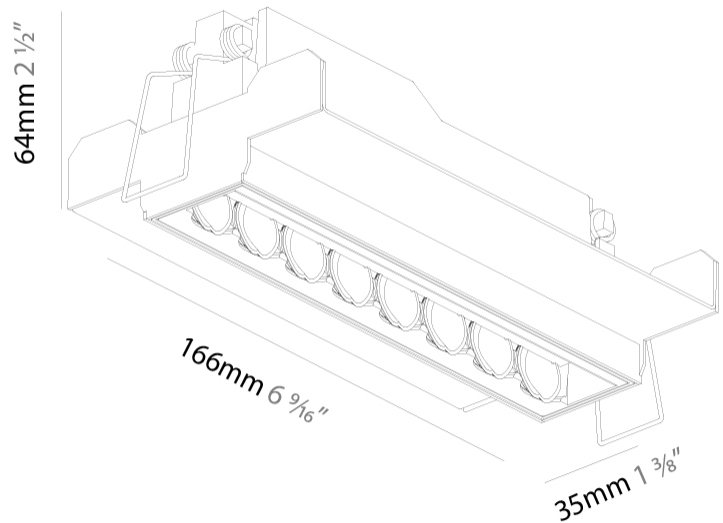

GENERAL

Series: Magiq Hollow Wallwash
Partner: Prolicht
Division: Architectural
Installation: Trimless
Product Type: Wallwash
Mounting Location: Ceiling
Light Distribution: Asymmetric

PHYSICAL

Shape: Rectangle
Length (mm): 166
Length (in): 6 ⁹/₁₆
Width (mm): 35
Width (in): 1 ³/₈
Height (mm): 64
Height (in): 2 ¹/₂
Ceiling Thickness (mm): 12.5
Ceiling Thickness (in): 1/2
Min. Recessing Depth (mm): 100
Min. Recessing Depth (in): 3 ¹⁵/₁₆
Weight (kg): 0.525
Weight (lbs): 1.16
Holder Finish: WHI / BLK
Fixture Material: Aluminum Die Cast
Cut-out Measurements: 173mm / 6 13/16" x 42mm / 1 5/8"

ELECTRICAL

Lamp Type: LED (Zhaga Standard)
Input Wattage (W): 19
Total Output Wattage (W): 17.2
Dimming: Tri-Mode (Non-Dimming and Phase Dimming (120Vac only) and 0-10V Dimming)
Driver Included: No
Driver Location: Recessed Housing
Driver Type: Constant Current - Universal
Driver Class: Class 2
Housing: See components
Input Voltage (V): 120 - 277
Constant Current (MA): 700

LED

Number of LEDs: 8
Color Temperature (°K): 2700 / 3000 / 3500 / 4000
Max. Delivered Lumen (lm): 1270 / 1270 / 1513 / 1544
Nominal Lumen (lm): 1492 / 1492 / 1778 / 1814
CRI: >90 CRI
Efficiency (%): 82.3
Lamp Life (hrs): 50000
Upon Request: Special Color Temperature

OPTICAL

Upon Request: Special Beam Angles

RATINGS AND CERTIFICATIONS

Certified By: CSA Certified to UL and CSA Standards
IP rating: IP20

100mm
3 15/16"

12 1/2 mm
1/2"

173mm x 42mm
6 13/16" x 1 5/8"