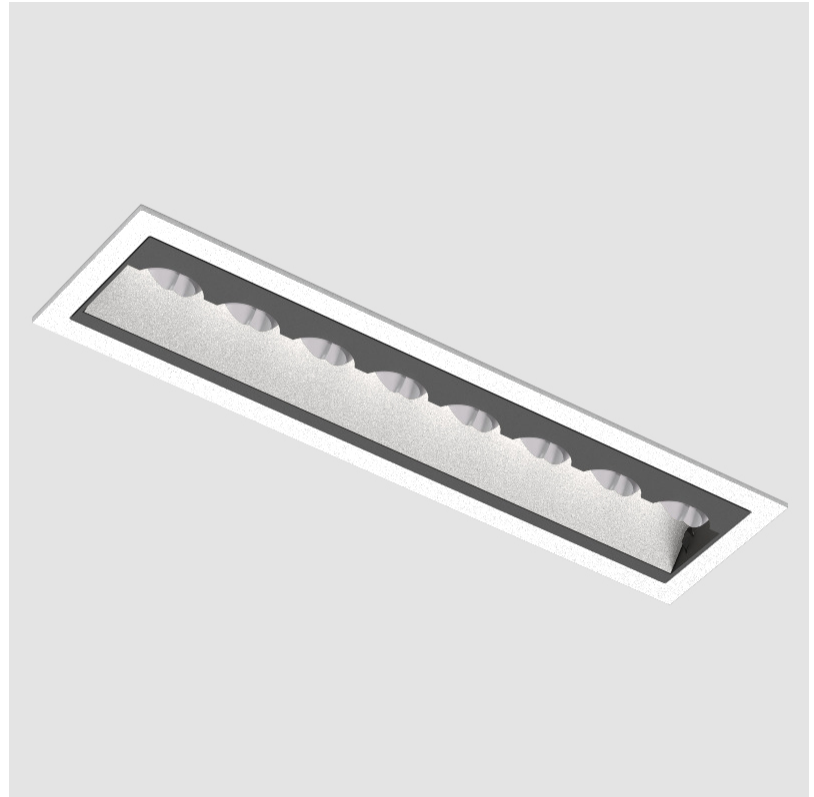

GENERAL

Series: Magiq Hollow Wallwash
Subseries: Magiq Hollow Wallwash Korona
Partner: Prolicht
Division: Architectural
Installation: Recessed
Product Type: Wallwash
Mounting Location: Ceiling
Light Distribution: Downlight

PHYSICAL

Shape: Rectangle
Length (mm): 177
Length (in): 6 ¹⁵/₁₆
Width (mm): 45
Width (in): 1 ³/₄
Height (mm): 64
Height (in): 2 ¹/₂
Ceiling Thickness (mm): 5 - 30
Min. Recessing Depth (mm): 100
Min. Recessing Depth (in): 3 ¹⁵/₁₆
Weight (kg): 0.395
Weight (lbs): 0.87
Fixture Finish: SSR / BKV / CWI / CRY / HAB / UFT / ITA / RUA / FTG / MYG / LOD / PUS / FRO / FUP / KIA / POP / BLS / SPG / MEY / GOH / CHC / COM / ABZ / JAG / OBR / MOS / ROR
Holder Finish: WHI / BLK
Fixture Material: Aluminum Die Cast

ELECTRICAL

Lamp Type: LED (Zhaga Standard)
Input Wattage (W): 19
Total Output Wattage (W): 17.2
Dimming: Tri-Mode (Non-Dimming and Phase Dimming (120Vac only) and 0-10V Dimming)
Driver Included: No
Driver Location: Remote
Driver Type: Constant Current - Universal
Driver Class: Class 2
Input Voltage (V): 120 - 277
Constant Current (MA): 700

LED

Number of LEDs: 8
Color Temperature (°K): 2700 / 3000 / 3500 / 4000
Max. Delivered Lumen (lm): 1110 / 1180 / 1323 / 1350
CRI: >90 CRI
Efficiency (%): 82.3
Lamp Life (hrs): 50000

OPTICAL

RATINGS AND CERTIFICATIONS

Certified By: CSA Certified to UL and CSA Standards
IP rating: IP20