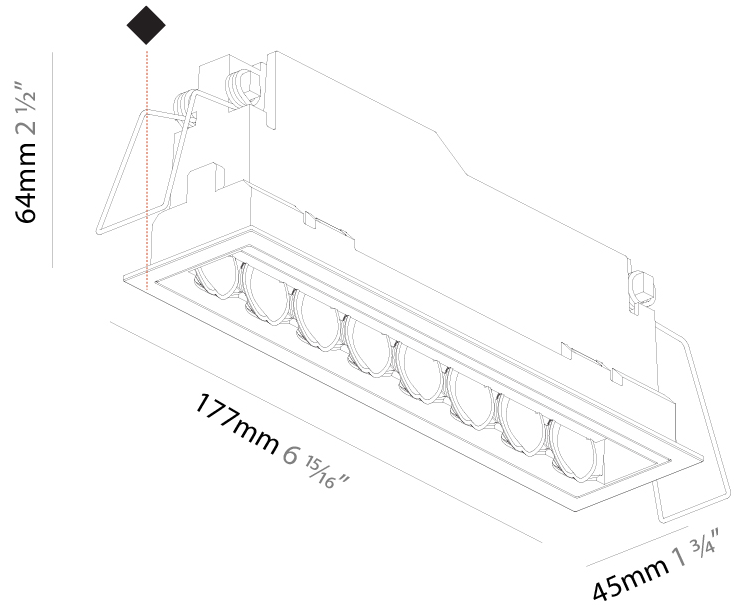

GENERAL

Series: Magiq Hollow Wallwash
Subseries: Magiq Hollow Wallwash
Partner: Prolicht
Division: Architectural
Installation: Recessed
Product Type: Wallwash
Mounting Location: Ceiling
Light Distribution: Downlight

PHYSICAL

Shape: Rectangle
Length (mm): 177
Length (in): 6 ¹⁵/₁₆
Width (mm): 45
Width (in): 1 ³/₄
Height (mm): 64
Height (in): 2 ¹/₂
Ceiling Thickness (mm): 5 - 30
Ceiling Thickness (in): 1/16 - 1 3/16
Min. Recessing Depth (mm): 100
Min. Recessing Depth (in): 3 ¹⁵/₁₆
Fixture Finish: SSR / BKV / CWI / CRY / HAB / UFT / ITA / RUA / FTG / MYG / LOD / PUS / FRO / FUP / KIA / POP / BLS / SPG / MEY / GOH / CHC / COM / ABZ / JAG / OBR / MOS / ROR
Fixture Material: Aluminum Die Cast
Cut-out Measurements: 170mm / 6 11/16" x 38mm / 1 1/2"

ELECTRICAL

Lamp Type: LED (Zhaga Standard)
Input Wattage (W): 19
Total Output Wattage (W): 17.2
Dimming: Tri-Mode (Non-Dimming and Phase Dimming (120Vac only) and 0-10V Dimming)
Driver Included: No
Driver Location: Remote
Driver Type: Constant Current - Universal
Driver Class: Class 2
Input Voltage (V): 120 - 277
Constant Current (MA): 700

LED

Number of LEDs: 8
Color Temperature (°K): 2700 / 3000 / 3500 / 4000
Max. Delivered Lumen (lm): 1270 / 1270 / 1513 / 1544
Nominal Lumen (lm): 1492 / 1492 / 1778 / 1814
CRI: >90 CRI
Lamp Life (hrs): 50000

OPTICAL

RATINGS AND CERTIFICATIONS

Certified By: CSA Certified to UL and CSA Standards
IP rating: IP20

100mm
3 15/16"

5 - 30 mm
3/16" - 1 3/16"

170mm x 38mm
6 11/16" x 1 1/2"