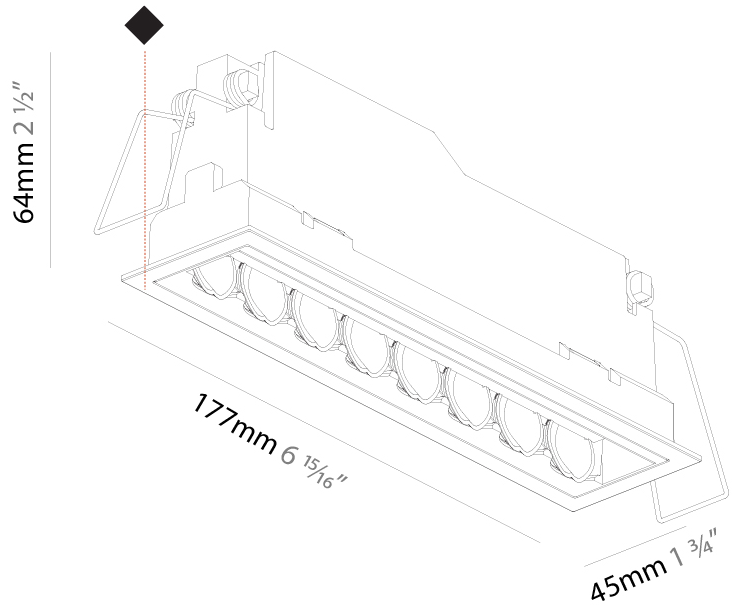

GENERAL

Series: Magiq Hollow Wallwash
Subseries: Magiq Hollow Wallwash
Brand: Prolicht
Division: Architectural
Mounting Type: Recessed
Mounting Location: Ceiling
Subcategory: Wallwash

PHYSICAL

Shape: Rectangle
Length (mm): 177
Length (in): 6 ¹⁵/₁₆
Width (mm): 45
Width (in): 1 ³/₄
Height (mm): 64
Height (in): 2 ¹/₂
Ceiling Thickness (mm): 5 - 30
Ceiling Thickness (in): 1/16 - 1 ³/₁₆
Min. Recessing Depth (mm): 100
Min. Recessing Depth (in): 3 ¹⁵/₁₆
Light Distribution: Downlight
Fixture Finish: SSR / BKV / CWI / CRY / HAB / UFT / ITA / RUA / FTG / MYG / LOD / PUS / FRO / FUP / KIA / POP / BLS / SPG / MEY / GOH / GUM / CHC / COM / ABZ / JAG / OBR / MOS / ROR
Fixture Material: Aluminum Die Cast
Cut-out Measurements: 170mm / 6 11/16" x 38mm / 1 1/2"

ELECTRICAL

Lamp Type: LED (Zhaga Standard)
Input Wattage (W): 19
Total Output Wattage (W): 17.2
Dimming: Tri-Mode (Non-Dimming and Phase Dimming (120Vac only) and 0-10V Dimming)
Driver Included: No
Driver Location: Remote
Driver Type: Constant Current - Universal
Driver Class: Class 2
Input Voltage (V): 120 - 277
Constant Current (MA): 700

LED

Number of LEDs: 8
Color Temperature (°K): 2700 / 3000 / 3500 / 4000
Max. Delivered Lumen (lm): 1270 / 1270 / 1513 / 1544
Nominal Lumen (lm): 1492 / 1492 / 1778 / 1814
CRI: >90 CRI
Lamp Life (hrs): 50000

OPTICAL

RATINGS AND CERTIFICATIONS

Certified By: CSA Certified to UL and CSA Standards
IP rating: IP20

100mm
3 ¹⁵/₁₆"

5 - 30 mm
³/₁₆" - 1 ³/₁₆"

170mm x 38mm
6 ¹¹/₁₆" x 1 ¹/₂"

A