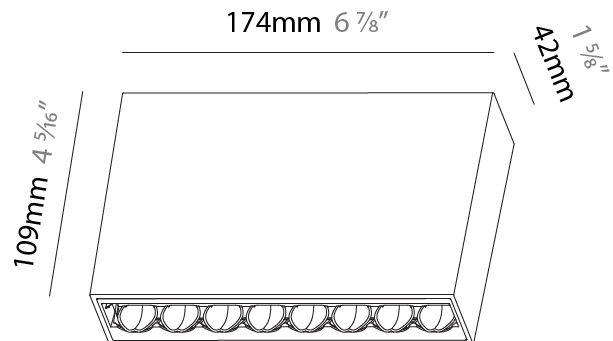

GENERAL

Series: Magiq Hollow Wallwash
Subseries: Magiq Hollow Wallwash
Partner: Prolicht
Division: Architectural
Installation: Surface
Product Type: Wallwash
Mounting Location: Ceiling
Light Distribution: Direct

PHYSICAL

Shape: Rectangle
Length (mm): 174
Length (in): 6 7/8
Width (mm): 42
Width (in): 1 5/8
Height (mm): 109
Height (in): 4 5/16

Fixture Finish: SSR / BKV / CWI / CRY / HAB / UFT / ITA / RUA / FTG / MYG / LOD / PUS / FRO / FUP / KIA / POP / BLS / SPG / MEY / GOH / CHC / COM / ABZ / JAG / OBR / MOS / ROR

Holder Finish: WHI / BLK
Fixture Material: Aluminum Die Cast

ELECTRICAL

Lamp Type: LED (Zhaga Standard)
Input Wattage (W): 19
Total Output Wattage (W): 17.3
Dimming: Tri-Mode (Non-Dimming and Phase Dimming (120Vac only) and 0-10V Dimming)
Driver Included: Yes
Driver Location: Integrated
Driver Type: Constant Current - Universal
Driver Class: Class 1
Input Voltage (V): 120 - 277
Constant Current (mA): 700mA

LED

Number of LEDs: 4
Color Temperature (°K): 2700 / 3000 / 3500 / 4000
Max. Delivered Lumen (lm): 1270 / 1270 / 1513 / 1544
Nominal Lumen (lm): 1492 / 1492 / 1778 / 1814
CRI: >90 CRI
Efficiency (%): 80
Lamp Life (hrs): 50000

OPTICAL

Adjustability: Fixed

RATINGS AND CERTIFICATIONS

Certified By: Certified for North American Standards
IP rating: IP20